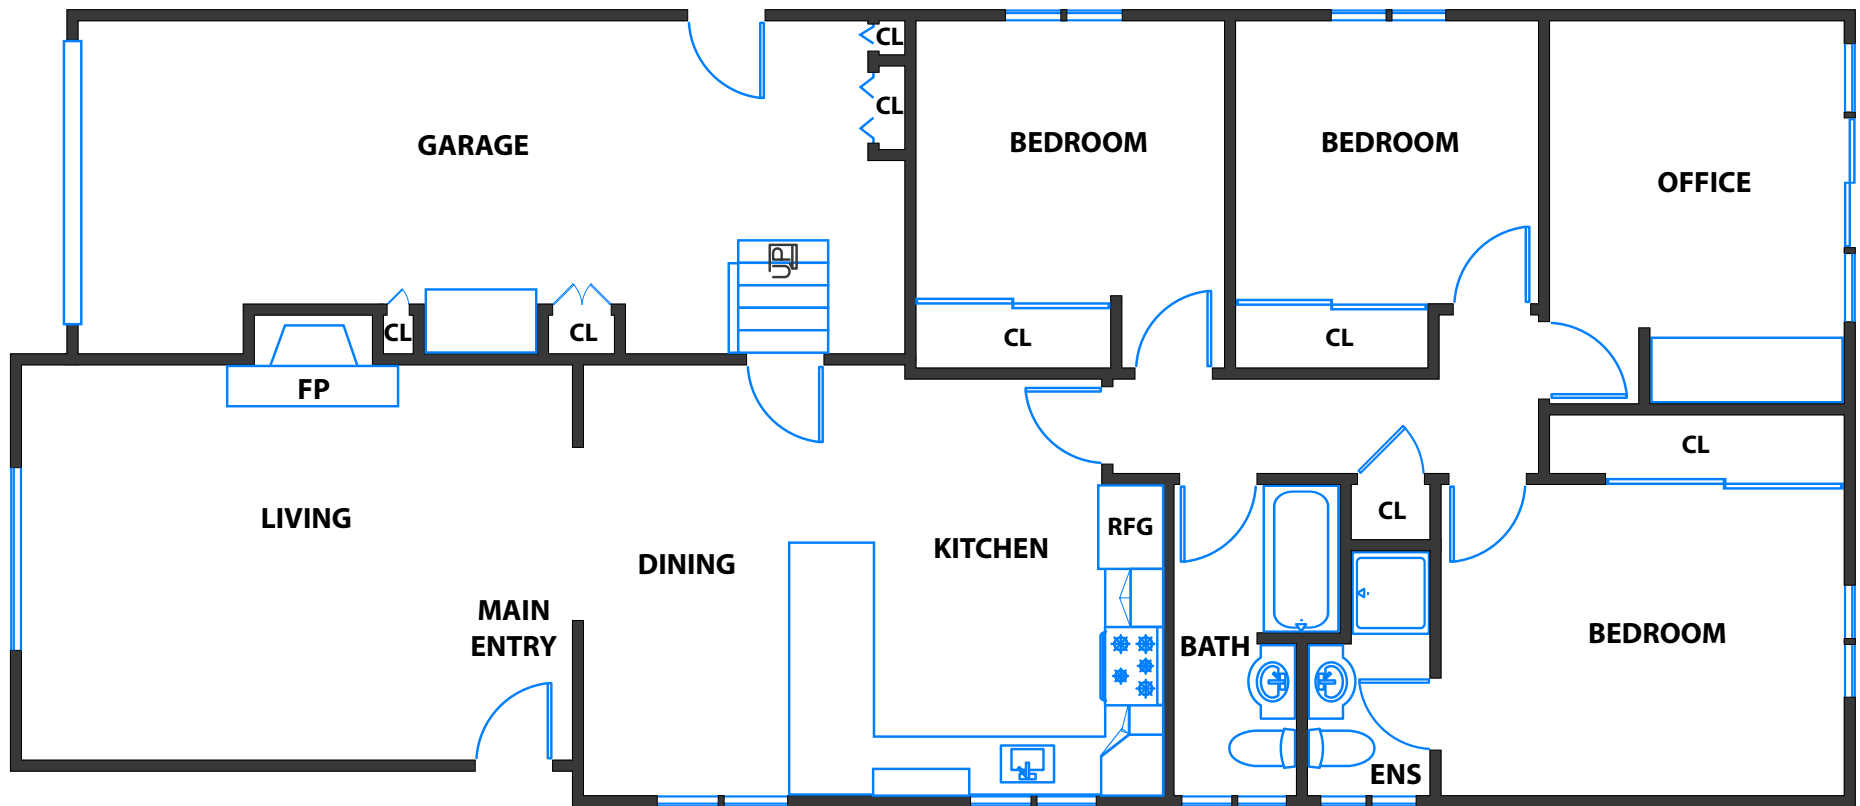

71 SHELBOURNE AVENUE, DALY CITY

MAIN LEVEL